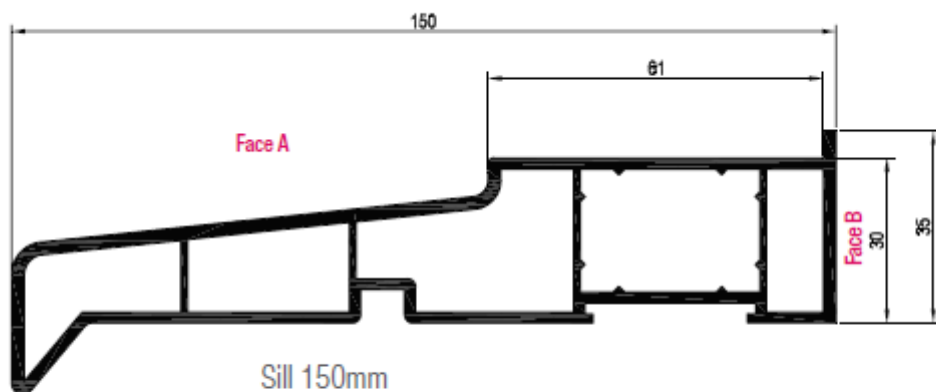

Stub Sill 95mm
White Art. No. 246320
Laminated Art. No. 246350
Reinforcement 30 x 20

Cill options include:

- 95mm Stub
- 150mm
- 180mm

The above cills have all been assessed within Hart & Co's fire test. Intumescent material is not shown on this drawing but forms an integral part of your finished frames.

Sill 150mm
White Art. No. 246330
Laminated Art. No. 246360
Reinforcement 30 x 20

Sill 180mm
White Art. No. 246340
Laminated Art. No. 586340
Reinforcement 30 x 20