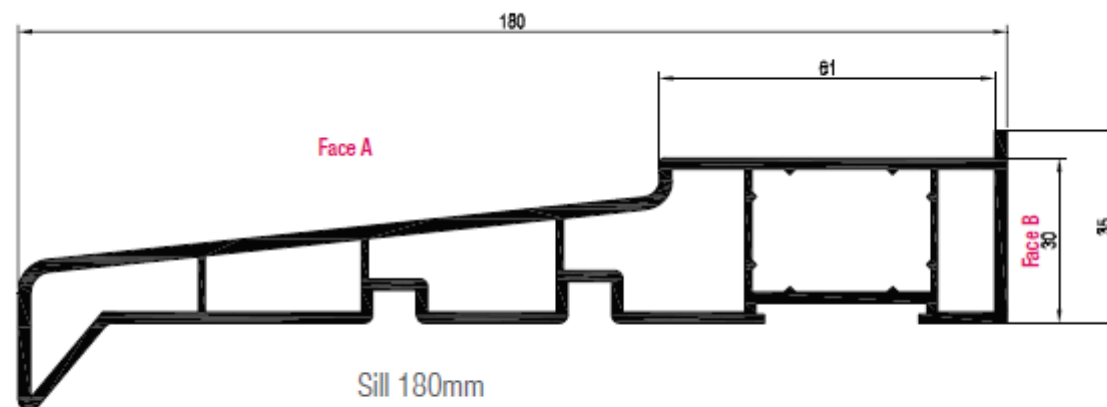

Stub Sill 95mm
White Art. No. 246320
Laminated Art. No. 246350
Reinforcement 30 x 20

Cill options include:

- 95mm Stub
- 150mm
- 180mm

The above cills have all been assessed within Hart & Co's fire test. Intumescent material is not shown on this drawing but forms an integral part of your finished frames.

Sill 150mm
White Art. No. 246330
Laminated Art. No. 246360
Reinforcement 30 x 20

Sill 180mm
White Art. No. 246340
Laminated Art. No. 586340
Reinforcement 30 x 20